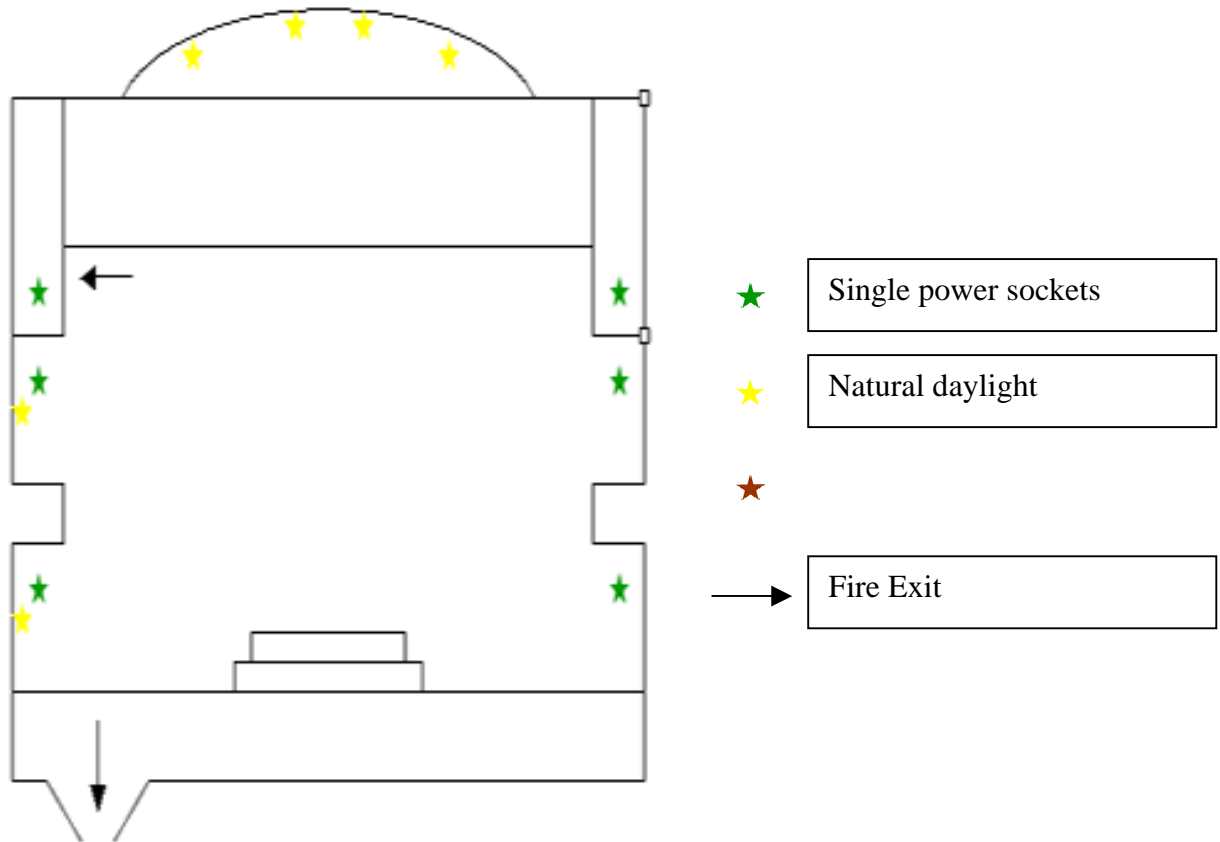

The Wellington

71 / 72 Vincent Square, London, SW1P 2PA. Tel: 0207 834 4740 Fax: 0207 233 7709

The Chapel

The Chapel					
Length	10mtrs approx	Width	6mtrs approx	Height	4mtrs approx